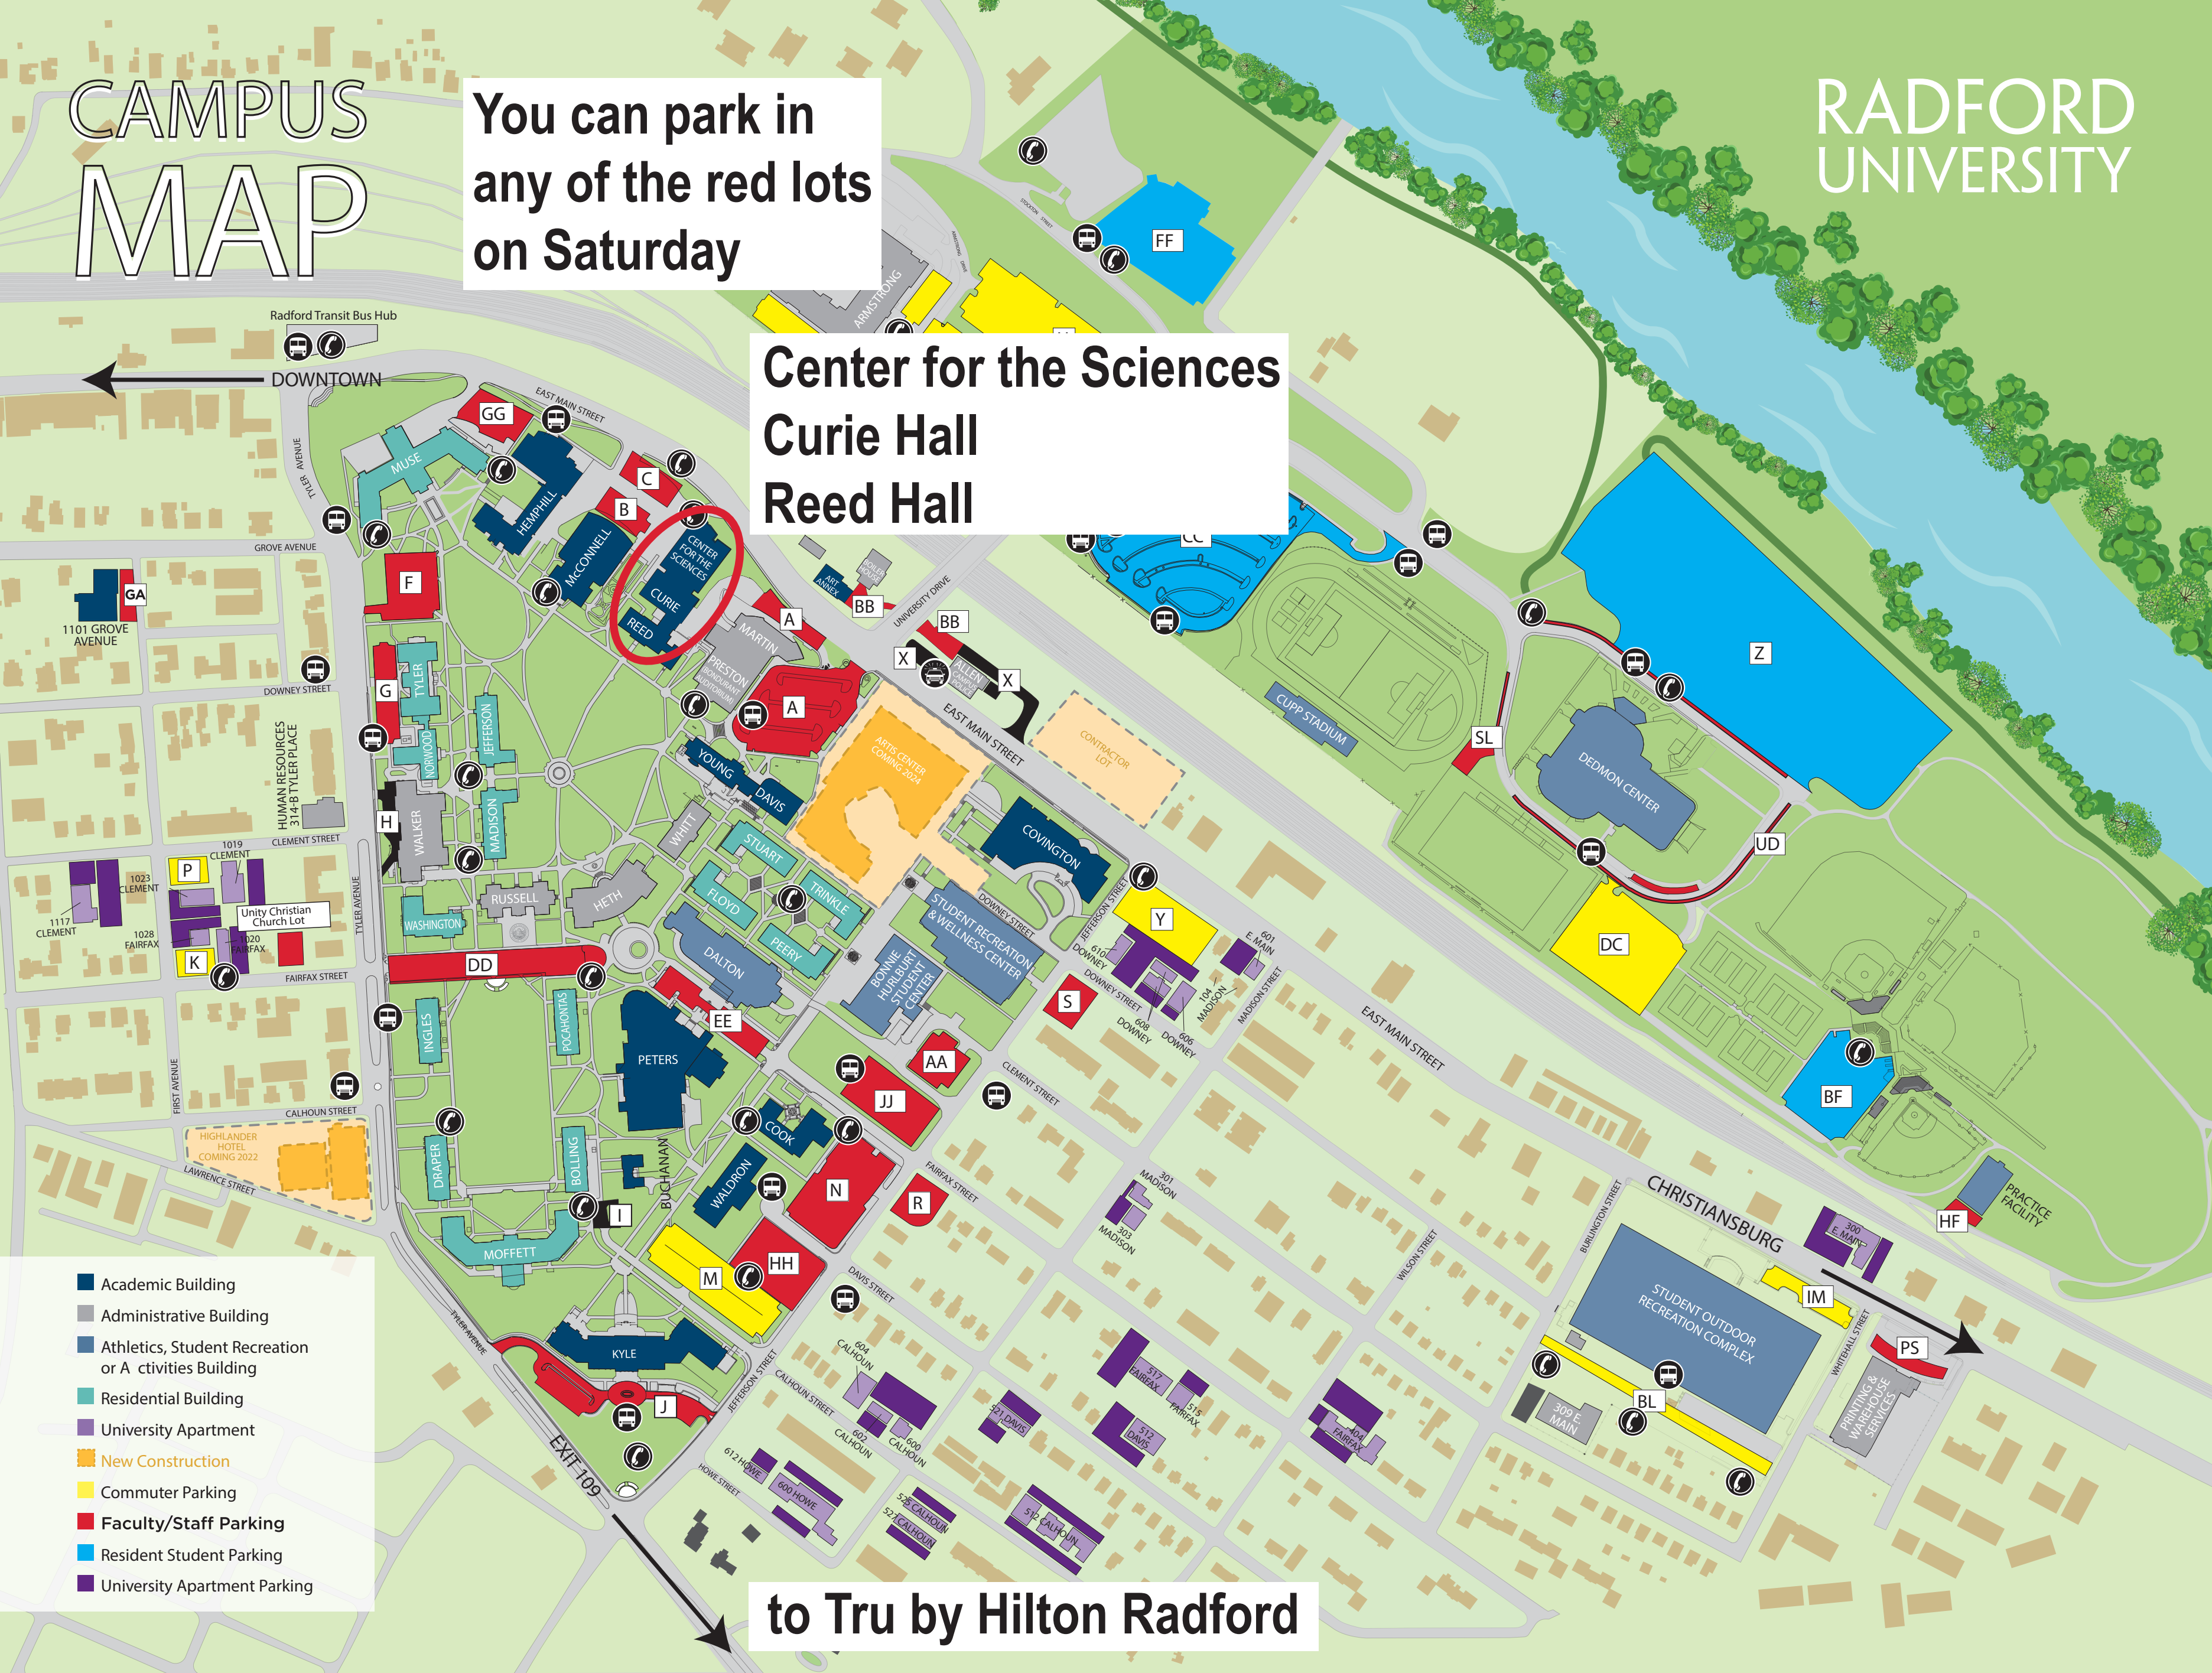

CAMPUS MAP

You can park in any of the red lots on Saturday

RADFORD UNIVERSITY

Center for the Sciences
Curie Hall
Reed Hall

- Academic Building
- Administrative Building
- Athletics, Student Recreation or Activities Building
- Residential Building
- University Apartment
- New Construction
- Commuter Parking
- Faculty/Staff Parking
- Resident Student Parking
- University Apartment Parking

to Tru by Hilton Radford