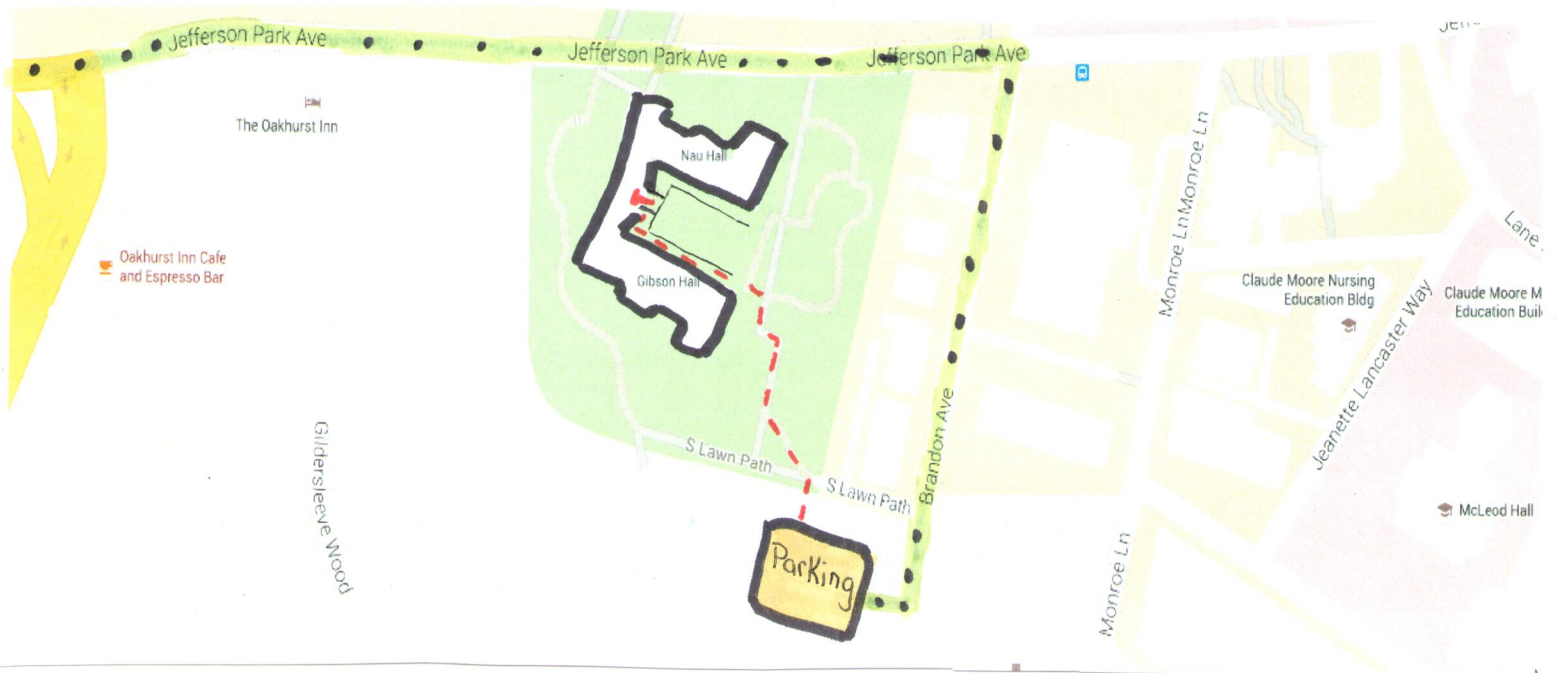

Directions To the Nau Hall Parking Lot on Brandon Ave.

- Emmet St South, Charlottesville, VA
- Head south on US-29 BUS S/Emmet St S
- 0.3 mi
- Slight left onto Jefferson Park Ave
- 0.3 mi
- Turn right onto Brandon Ave
- 0.1 mi

Park in the **K2 Parking Lot off Brandon Ave**, Charlottesville, VA 22903

Once parked, please follow the walking directions outlined in red on the map below.

After you enter the building you will see the Starbucks Coffee Shop. The Auditorium is across the Hall from Starbucks.